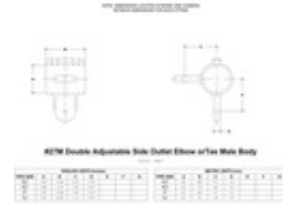

07450 27M - Double Adj. Side Outlet Elbow or Tee Male Body (1-1/4" IPS)

[Click here for chart](#)