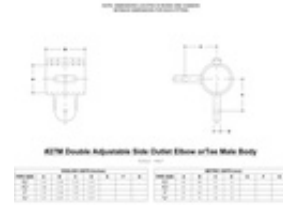

08450 27M - Double Adj. Side Outlet Elbow or Tee Male Body (1-1/2" IPS)

[Click here for chart](#)