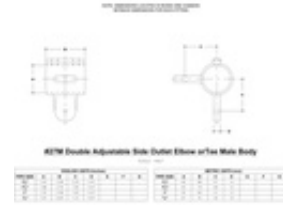

06450 27M - Double Adj. Side Outlet Elbow or Tee Male Body (1" IPS)

[Click here for chart](#)