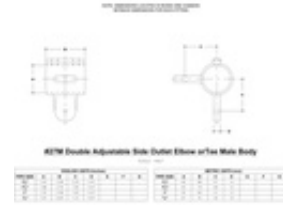

05450 27M - Double Adj. Side Outlet Elbow or Tee Male Body (3/4" IPS)

[Click here for chart](#)