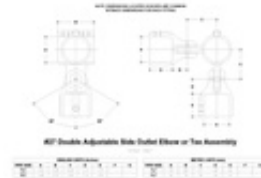

05440 27 - Double Adj. Side Outlet Elbow or Tee Assembly (3/4" IPS)

[Click here for chart](#)