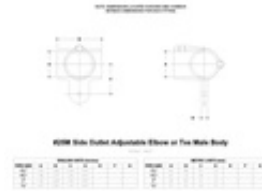

07430 25M - Adj. Side Outlet or Tee Male (1-1/4" IPS)

[Click here for chart](#)