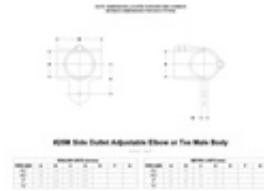

**08430** 25M - Adj. Side Outlet or Tee Male (1-1/2" IPS)

[Click here for chart](#)