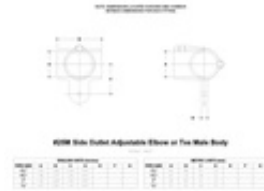

06430 25M - Adj. Side Outlet or Tee Male (1" IPS)

[Click here for chart](#)