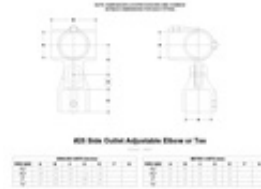

**05420** 25 - Side Outlet Adj. Elbow or Tee (3/4" IPS)

[Click here for chart](#)