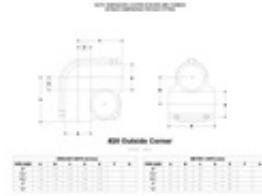

**09350** 20 - Outside Corner (2" IPS)

[Click here for chart](#)