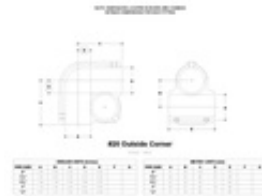

**07350** 20 - Outside Corner (1-1/4" IPS)

[Click here for chart](#)