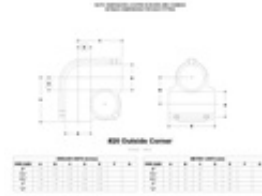

**08350** 20 - Outside Corner (1-1/2" IPS)

[Click here for chart](#)