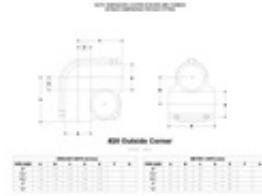

06350 20 - Outside Corner (1" IPS)

[Click here for chart](#)