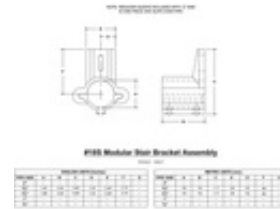

18100 18S - Modular Stair Bracket Assembly (1-1/2" IPS)

[Click here for chart](#)