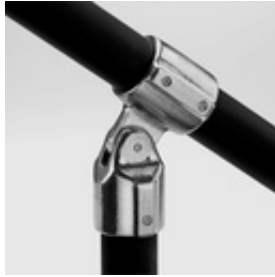

55BK-08230 17 - Adj. Elbow or Tee Assembly (Aluminum Magnesium Flat Black, 1-1/2" IPS)

For Reduced Fittings: Male Part is the Top Rail part. Female Part is the part that attaches to the Vertical Post.

[Click here for chart](#)