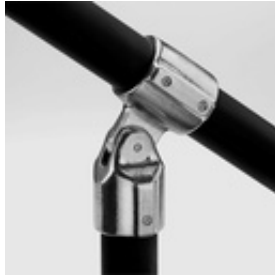

**09230** 17 - Adj. Elbow or Tee Assembly (Aluminum Magnesium, 2" IPS)

For Reduced Fittings: Male Part is the Top Rail part. Female Part is the part that attaches to the Vertical Post.

[Click here for chart](#)