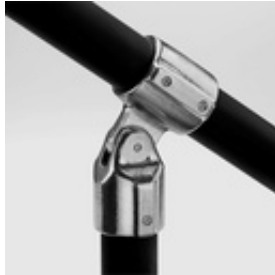

07230 17 - Adj. Elbow or Tee Assembly (Aluminum Magnesium, 1-1/4" IPS)

For Reduced Fittings: Male Part is the Top Rail part. Female Part is the part that attaches to the Vertical Post.

[Click here for chart](#)