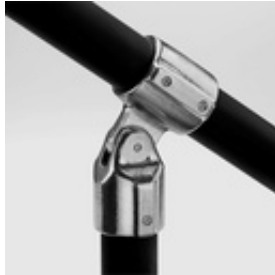

08230 17 - Adj. Elbow or Tee Assembly (Aluminum Magnesium, 1-1/2" IPS)

For Reduced Fittings: Male Part is the Top Rail part. Female Part is the part that attaches to the Vertical Post.

[Click here for chart](#)