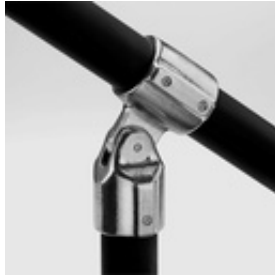

**06230** 17 - Adj. Elbow or Tee Assembly (Aluminum Magnesium, 1" IPS)

For Reduced Fittings: Male Part is the Top Rail part. Female Part is the part that attaches to the Vertical Post.

[Click here for chart](#)