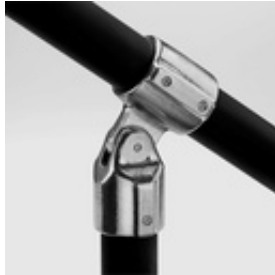

05230 17 - Adj. Elbow or Tee Assembly (Aluminum Magnesium, 3/4" IPS)

For Reduced Fittings: Male Part is the Top Rail part. Female Part is the part that attaches to the Vertical Post.

[Click here for chart](#)