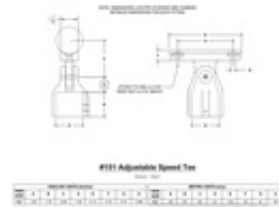

58510 151 - Adjustable Speed Tee (1-1/2" IPS)

* Attach to rail with 5/16" Rivet Nut (item# 79233) & 5/16" SBHCS (socket button head cap screw)

* Rivet nut and screw not included