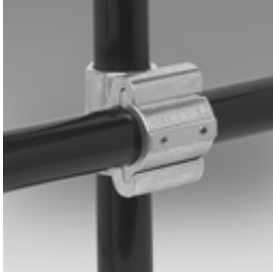

18040 14S - Modular Offset Cross Assembly (1-1/2" IPS)

[Click here for chart](#)