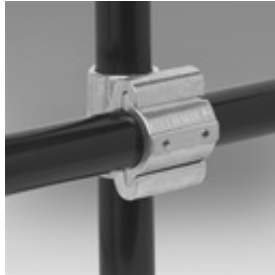

**16040** 14S - Modular Offset Cross Assembly (1" IPS)

[Click here for chart](#)