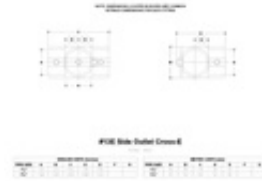

07180 13E - Side Outlet Cross-E (Aluminum Magnesium, 1-1/4" IPS)

Click here for chart