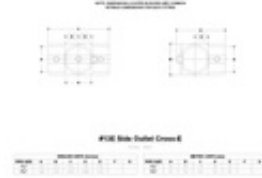

**08180** 13E - Side Outlet Cross-E (Aluminum Magnesium, 1-1/2" IPS)

[Click here for chart](#)