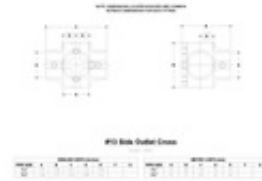

**06170** 13 - Side Outlet Cross (1" IPS)

[Click here for chart](#)