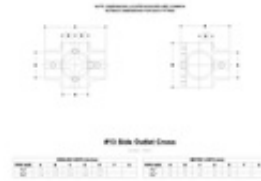

**05170** 13 - Side Outlet Cross (3/4" IPS)

[Click here for chart](#)