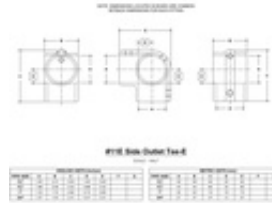

07150 11E - Side Outlet Tee-E (Aluminum Magnesium, 1-1/4" IPS)

Click here for chart