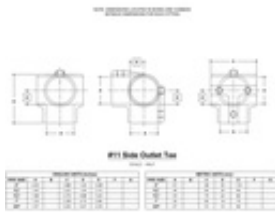

07140 11 - Side Outlet Tee (Aluminum Magnesium, 1-1/4" IPS)

#71 Side Outlet Tee	
Part No.	Material
07140	Aluminum Magnesium

[Click here for chart](#)