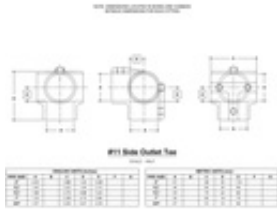

05140 11 - Side Outlet Tee (Aluminum Magnesium, 3/4" IPS)

[Click here for chart](#)