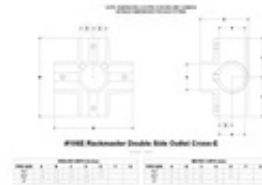

**07770** 106E - Dbl. Side Outlet Cross-E (1-1/4" IPS)

[Click here for chart](#)