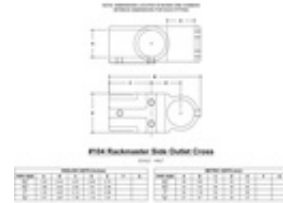

**08750** 104 - Side Outlet Cross (1-1/2" IPS)

[Click here for chart](#)