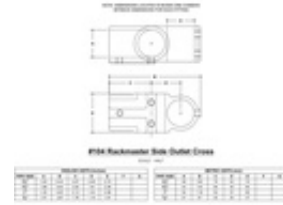

06750 104 - Side Outlet Cross (1" IPS)

[Click here for chart](#)