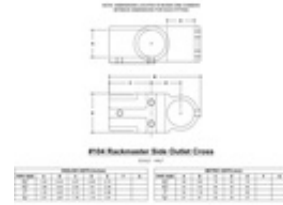

05750 104 - Side Outlet Cross (3/4" IPS)

[Click here for chart](#)