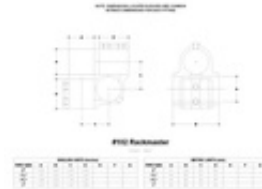

08740 102 - Rackmaster (1-1/2" IPS)

[Click here for chart](#)