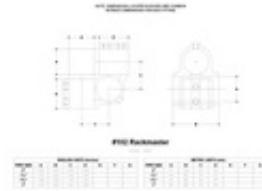

06740 102 - Rackmaster (1" IPS)

[Click here for chart](#)