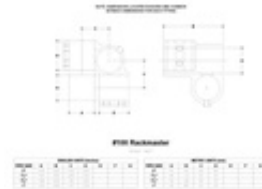

08730 100 - Rackmaster (1-1/2" IPS)

[Click here for chart](#)