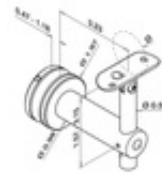

49-0155/2 0155 - Adjustable Glass Handrail Bracket Round Mount For Tubing (Satin Stainless Steel 316, 2" OD (0.05" Wall))

OUTDOOR USE AND INDOOR USE