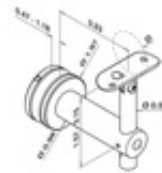

49-0155/1H 0155 - Adjustable Glass Handrail Bracket Round Mount For Tubing (Satin Stainless Steel 316, 1.5" OD (0.05" Wall))

OUTDOOR USE AND INDOOR USE