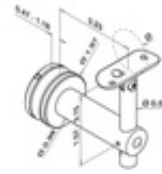

44-0155/1H 0155 - Adjustable Glass Handrail Bracket Round Mount For Tubing (Satin Stainless Steel 304, 1.5" OD (0.05" Wall))

INDOOR USE ONLY