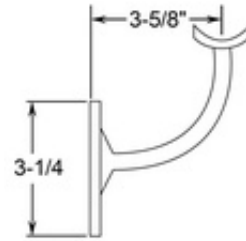

00-014/2 014 - Heavy Duty Bracket (Polished Brass, 2" OD (0.05" Wall))

Like the 302 but with a flared stem at the base and 4 holes for screws to the railing.