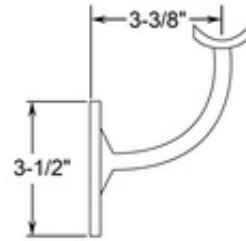

00-014/1H 014 - Heavy Duty Bracket (Polished Brass, 1.5" OD (0.05" Wall))

Like the 302 but with a flared stem at the base and 4 holes for screws to the railing.